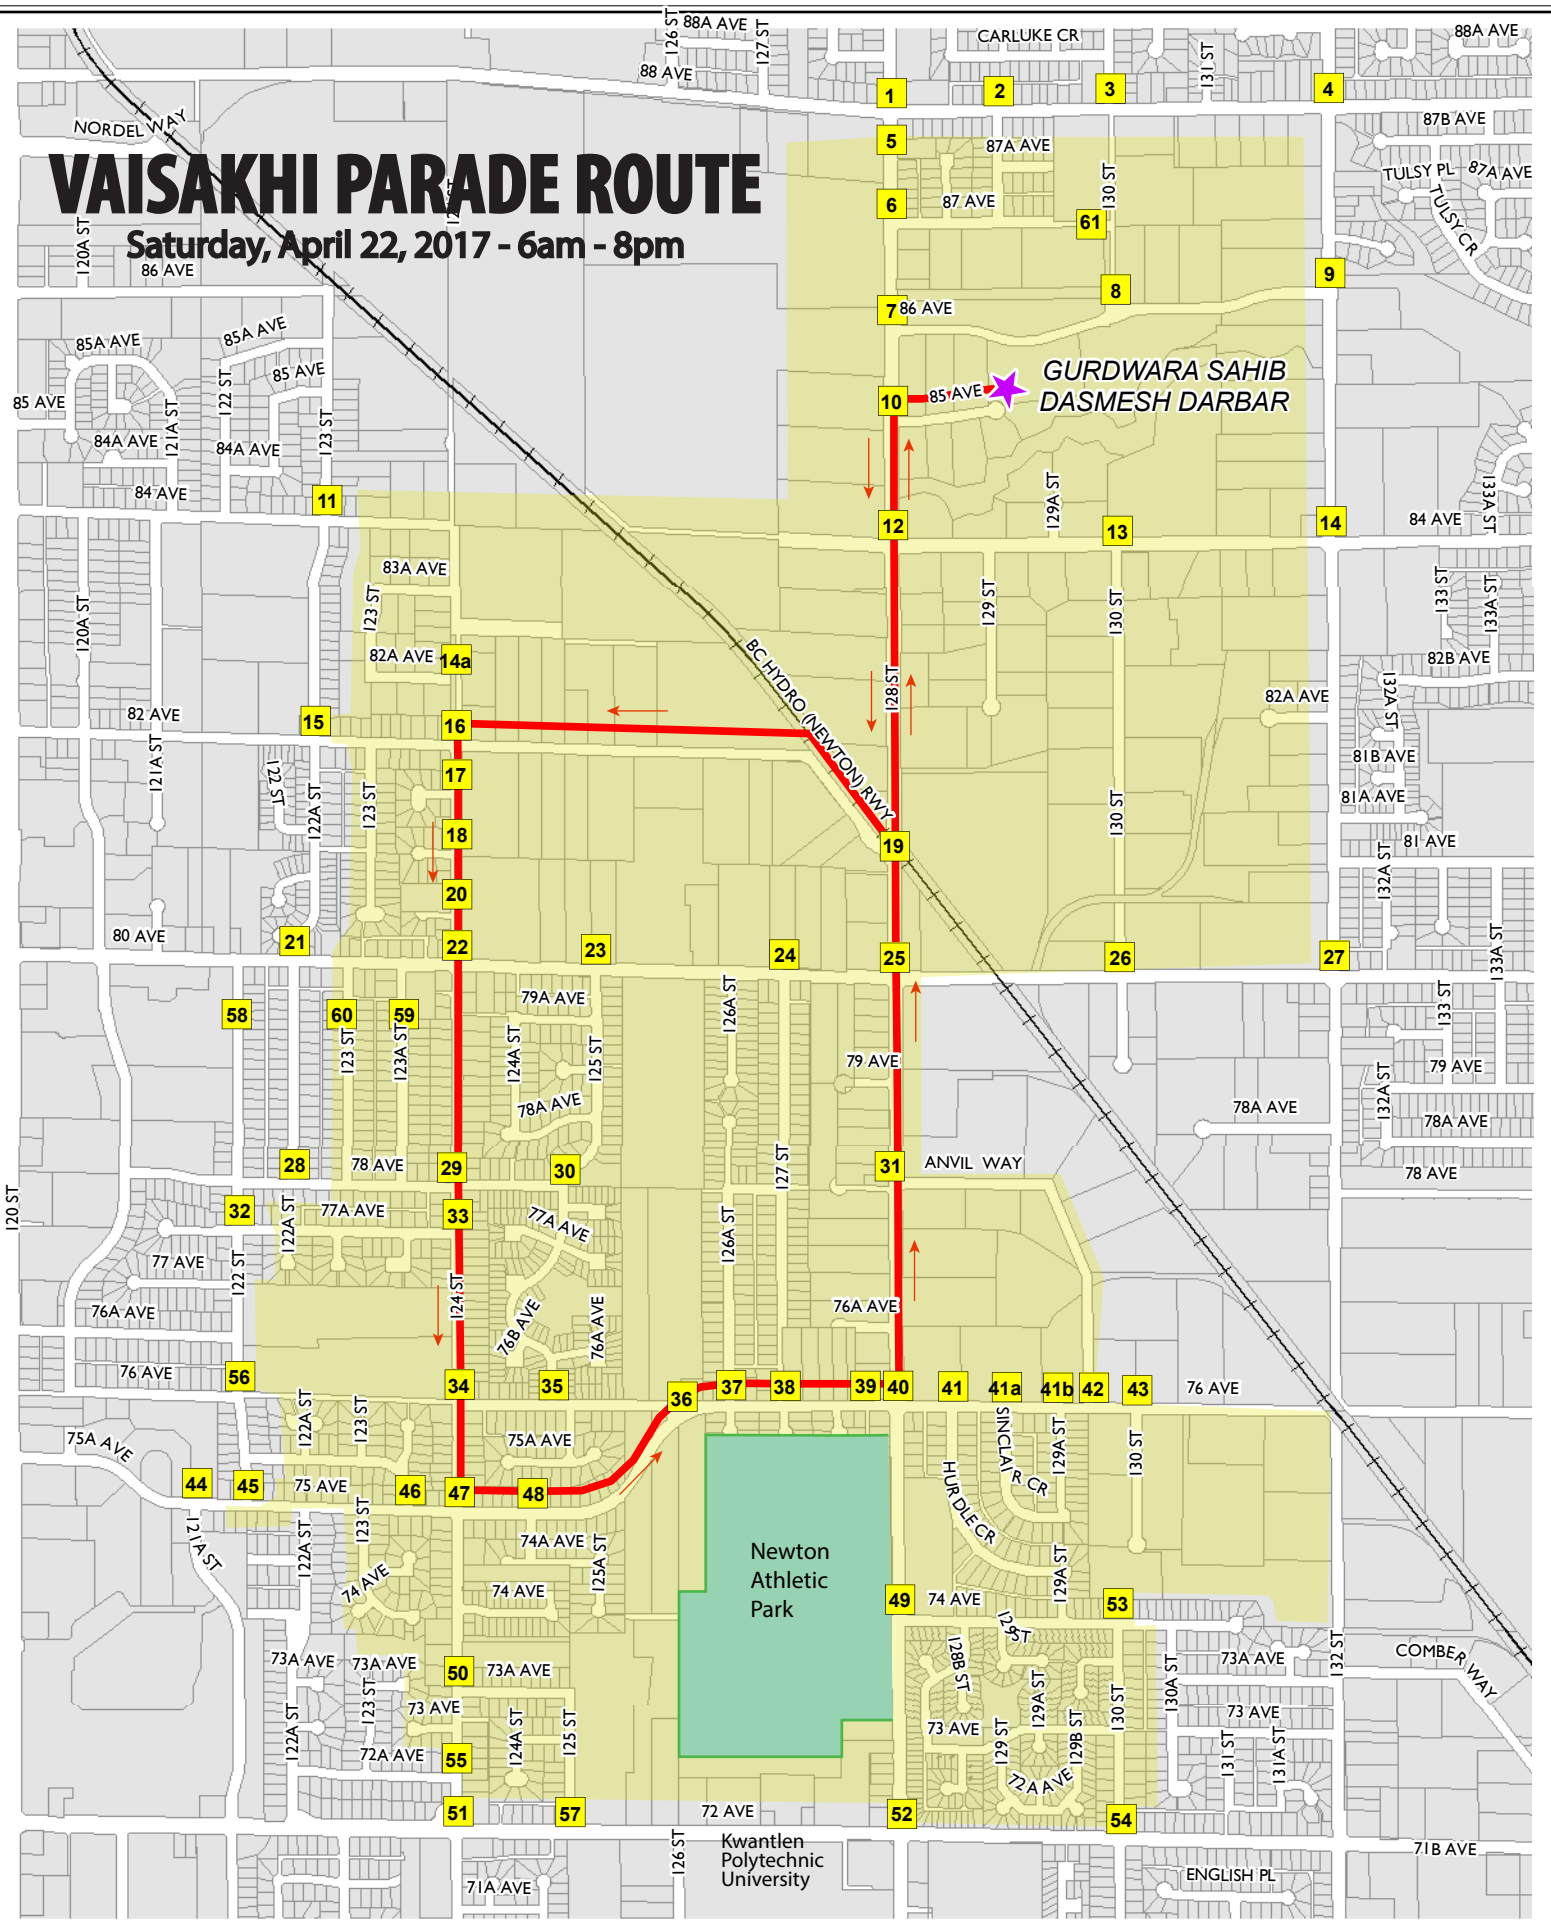

VAISAKHI PARADE ROUTE

Saturday, April 22, 2017 - 6am - 8pm

Area impacted by Road Closure
Parade Route

For more information:
www.surreyvaisakhiparade.com